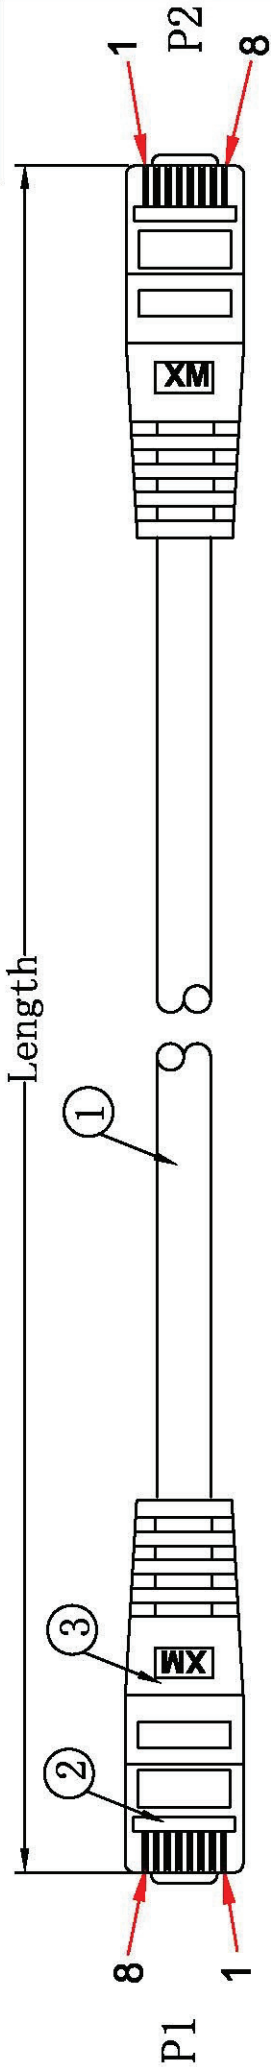

Datenblatt - Fiche technique - Data sheet

**21.99.0855**

VALUE S/FTP-Patchkabel Kat.7, grau, 5 m

Cordon VALUE Cat.7 S/FTP gris, 5,0m

VALUE S/FTP Patch Cord Cat.7, grey, 5 m

- NOTE:**
1. 100% OPEN SHORT, MISS WIRE TEST
  2. Insulation resistance: DC 300V 3MΩ
  3. Contactor resistance: 10Ω
  4. RoHS & REACH COMPLIANT

PRINTING ON CABLE JACKET:  
 CAT7 S/FTP 600MHz 4PAIRS STRANDED AWG26 100 ohm Halogenfree

**MATERIAL LIST**

③	OVER MOLD	75A PVC	2	
②	CONNECTOR	RJ45 8P8C Shielded Plug, Pin Gold Plated, Six Ascending two Down, Shell Nickel plating, transparent color	2	
①	CABLE	S/FTP CAT.7 26AWG (7/0.16BC*IP+AL-FOIL)*4PAIRS+BRAID B=5*16/0.12mmAL-MG JACKET:LSZH OD:6.5±0.2mm	1	
NO.	PARTS NAME	SPECIFICATION STANDARD	QT'Y	REMARK

COLOUR: GRAY (PANTONE: WARM Gray3C)

ITEM NO.	LENGTH	XM
21.99.0850	0.5M	0.5M
21.99.0851	1M	1M
21.99.0852	2M	2M
21.99.0853	3M	3M
21.99.0855	5M	5M

21.99.0850/21.99.0851/21.99.0852/21.99.0853/21.99.0855

VALUE Cat. 7 S/FTP Patch Cord, grey color	UNIT	M
DRAWN BY	CHECK BY	APPO BY
FERGUS		2014-04-01
REV.	DATE	
A	2014-04-01	
REVISION RECORD	MODIFICATION	
BY	CHK	

SPECIFICATIONS

TITLE: CAT. 7 S/FTP 26AWG(7/0.16BC\*1P+AL-FOIL)\*4PAIRS+BRAID  
 B=5\*16/0.12mmAL-MG JACKET:LSZH OD:6.5±0.2mm

FILE AMEND NOTE	DATE	EDITION
ORIGINALITY EDITION	2014/04/01	A/0

VIEW:

\*NOTE:

- 1. BLUE/WHITE 2. ORANGE/WHITE
- 3. GREEN/WHITE 4. BROWN/WHITE