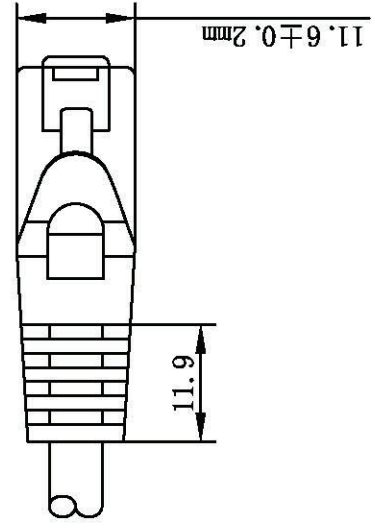

Datenblatt - Fiche technique - Data sheet

**21.99.0855**

VALUE S/FTP-Patchkabel Kat.7, grau, 5 m

Cordon VALUE Cat.7 S/FTP gris, 5,0m

VALUE S/FTP Patch Cord Cat.7, grey, 5 m

- NOTE:**
1. 100% OPEN SHORT, MISS WIRE TEST
  2. Insulation resistance: DC 300V 3MΩ
  3. Contactor resistance: 10Ω
  4. RoHS & REACH COMPLIANT

PRINTING ON CABLE JACKET:  
 CAT7 S/FTP 600MHz 4PAIRS STRANDED AWG26 100 ohm Halogenfree

**MATERIAL LIST**

③	OVER MOLD	75A PVC	2	
②	CONNECTOR	RJ45 8P8C Shielded Plug, Pin Gold Plated, Six Ascending two Down, Shell Nickel plating, transparent color	2	
①	CABLE	S/FTP CAT.7 26AWG (7/0.16BC*IP+AL-FOIL)*4PAIRS+BRAID B=5*16/0.12mmAL-MG JACKET:LSZH OD:6.5±0.2mm	1	
NO.	PARTS NAME	SPECIFICATION STANDARD	QT'Y	REMARK

COLOUR: GRAY (PANTONE: WARM Gray3C)

ITEM NO.	LENGTH	XM
21.99.0850	0.5M	0.5M
21.99.0851	1M	1M
21.99.0852	2M	2M
21.99.0853	3M	3M
21.99.0855	5M	5M

21.99.0850/21.99.0851/21.99.0852/21.99.0853/21.99.0855

VALUE Cat. 7 S/FTP Patch Cord, grey color	UNIT	M
DRAWN BY	CHECK BY	APPO BY
FERGUS		2014-04-01
REV.	DATE	
A	2014-04-01	
REVISION RECORD	MODIFICATION	
BY	CHK	

SPECIFICATIONS

TITLE: CAT. 7 S/FTP 26AWG(7/0.16BC\*1P+AL-FOIL)\*4PAIRS+BRAID  
 B=5\*16/0.12mmAL-MG JACKET:LSZH OD:6.5±0.2mm

FILE AMEND NOTE	DATE	EDITION
ORIGINALITY EDITION	2014/04/01	A/0

VIEW:

\*NOTE:

- 1. BLUE/WHITE 2. ORANGE/WHITE
- 3. GREEN/WHITE 4. BROWN/WHITE