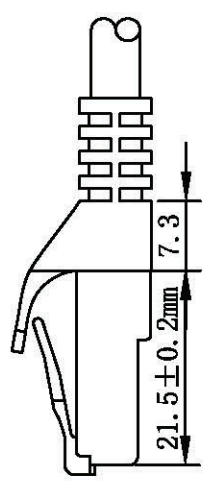

Datenblatt - Fiche technique - Data sheet

**21.99.0855**

VALUE S/FTP-Patchkabel Kat.7, grau, 5 m

Cordon VALUE Cat.7 S/FTP gris, 5,0m

VALUE S/FTP Patch Cord Cat.7, grey, 5 m

- NOTE:**
1. 100% OPEN SHORT, MISS WIRE TEST
  2. Insulation resistance: DC 300V 3MΩ
  3. Contactor resistance: 10Ω
  4. RoHS & REACH COMPLIANT

PRINTING ON CABLE JACKET:  
 CAT7 S/FTP 600MHz 4PAIRS STRANDED AWG26 100 ohm Halogenfree

**MATERIAL LIST**

③	OVER MOLD	75A PVC	2	
②	CONNECTOR	RJ45 8P8C Shielded Plug, Pin Gold Plated, Six Ascending two Down, Shell Nickel plating, transparent color	2	
①	CABLE	S/FTP CAT.7 26AWG (7/0.16BC*IP+AL-FOIL)*4PAIRS+BRAID B=5*16/0.12mmAL-MG JACKET:LSZH OD:6.5±0.2mm	1	
NO.	PARTS NAME	SPECIFICATION STANDARD	QT'Y	REMARK

COLOUR: GRAY (PANTONE: WARM Gray3C)

ITEM NO.	LENGTH	XM
21.99.0850	0.5M	0.5M
21.99.0851	1M	1M
21.99.0852	2M	2M
21.99.0853	3M	3M
21.99.0855	5M	5M

21.99.0850/21.99.0851/21.99.0852/21.99.0853/21.99.0855

VALUE Cat. 7 S/FTP Patch Cord, grey color	UNIT	M
DRAWN BY	CHECK BY	APPO BY
FERGUS		2014-04-01
REV.	DATE	
A	2014-04-01	
REVISION RECORD	MODIFICATION	
BY	CHK	

SPECIFICATIONS

TITLE: CAT. 7 S/FTP 26AWG(7/0.16BC\*1P+AL-FOIL)\*4PAIRS+BRAID  
 B=5\*16/0.12mmAL-MG JACKET:LSZH OD:6.5±0.2mm

FILE AMEND NOTE	DATE	EDITION
ORIGINALITY EDITION	2014/04/01	A/0

VIEW:

\*NOTE:

- 1. BLUE/WHITE 2. ORANGE/WHITE
- 3. GREEN/WHITE 4. BROWN/WHITE