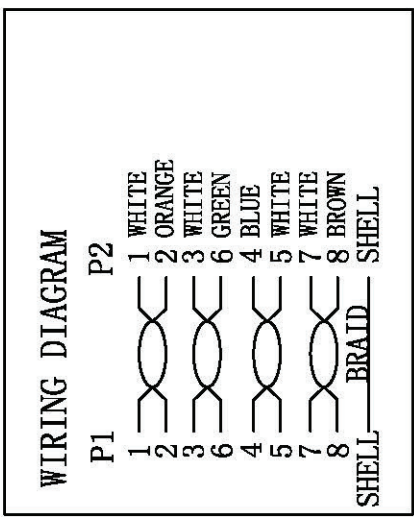

Datenblatt - Fiche technique - Data sheet

**21.99.0855**

VALUE S/FTP-Patchkabel Kat.7, grau, 5 m

Cordon VALUE Cat.7 S/FTP gris, 5,0m

VALUE S/FTP Patch Cord Cat.7, grey, 5 m

- NOTE:**
1. 100% OPEN SHORT, MISS WIRE TEST
  2. Insulation resistance: DC 300V 3MΩ
  3. Contactor resistance: 10Ω
  4. RoHS & REACH COMPLIANT

PRINTING ON CABLE JACKET:  
 CAT7 S/FTP 600MHz 4PAIRS STRANDED AWG26 100 ohm Halogenfree

**MATERIAL LIST**

③	OVER MOLD	75A PVC	2	
②	CONNECTOR	RJ45 8P8C Shielded Plug, Pin Gold Plated, Six Ascending two Down, Shell Nickel plating, transparent color	2	
①	CABLE	S/FTP CAT.7 26AWG (7/0.16BC*IP+AL-FOIL)*4PAIRS+BRAID B=5*16/0.12mmAL-MG JACKET:LSZH OD:6.5±0.2mm	1	
NO.	PARTS NAME	SPECIFICATION STANDARD	QT'Y	REMARK

COLOUR: GRAY (PANTONE: WARM Gray3C)

ITEM NO.	LENGTH	XM
21.99.0850	0.5M	0.5M
21.99.0851	1M	1M
21.99.0852	2M	2M
21.99.0853	3M	3M
21.99.0855	5M	5M

21.99.0850/21.99.0851/21.99.0852/21.99.0853/21.99.0855

VALUE Cat. 7 S/FTP Patch Cord, grey color	UNIT	M
DRAWN BY	CHECK BY	APPO BY
FERGUS		2014-04-01
REV.	DATE	
A	2014-04-01	
REVISION RECORD	MODIFICATION	
BY	CHK	