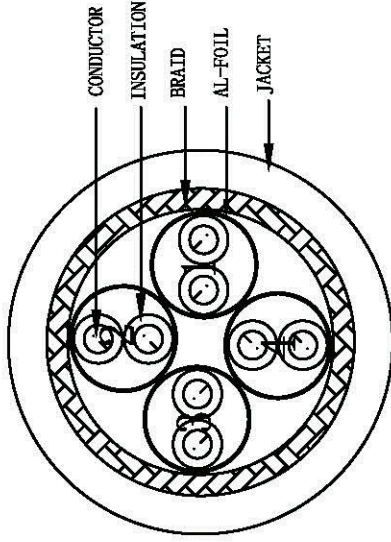

Datenblatt - Fiche technique - Data sheet

**21.99.0855**

VALUE S/FTP-Patchkabel Kat.7, grau, 5 m

Cordon VALUE Cat.7 S/FTP gris, 5,0m

VALUE S/FTP Patch Cord Cat.7, grey, 5 m

- NOTE:**
1. 100% OPEN SHORT, MISS WIRE TEST
  2. Insulation resistance: DC 300V 3MΩ
  3. Contactor resistance: 10Ω
  4. RoHS & REACH COMPLIANT

PRINTING ON CABLE JACKET:  
 CAT7 S/FTP 600MHz 4PAIRS STRANDED AWG26 100 ohm Halogenfree

**MATERIAL LIST**

③	OVER MOLD	75A PVC	2	
②	CONNECTOR	RJ45 8P8C Shielded Plug, Pin Gold Plated, Six Ascending two Down, Shell Nickel plating, transparent color	2	
①	CABLE	S/FTP CAT.7 26AWG (7/0.16BC*IP+AL-FOIL)*4PAIRS+BRAID B=5*16/0.12mmAL-MG JACKET:LSZH OD:6.5±0.2mm	1	
NO.	PARTS NAME	SPECIFICATION STANDARD	QT'Y	REMARK

COLOUR: GRAY (PANTONE: WARM Gray3C)

ITEM NO.	LENGTH	XM
21.99.0850	0.5M	0.5M
21.99.0851	1M	1M
21.99.0852	2M	2M
21.99.0853	3M	3M
21.99.0855	5M	5M

21.99.0850/21.99.0851/21.99.0852/21.99.0853/21.99.0855

VALUE Cat. 7 S/FTP Patch Cord, grey color	UNIT	M
DRAWN BY	CHECK BY	APPO BY
FERGUS		2014-04-01
REV.	DATE	
A	2014-04-01	
REVISION RECORD	MODIFICATION	
BY	CHK	

SPECIFICATIONS

TITLE: CAT. 7 S/FTP 26AWG(7/0.16BC\*1P+AL-FOIL)\*4PAIRS+BRAID  
 B=5\*16/0.12mmAL-MG JACKET:LSZH OD:6.5±0.2mm

FILE AMEND NOTE	DATE	EDITION
ORIGINALITY EDITION	2014/04/01	A/0

VIEW:

\*NOTE:

- 1. BLUE/WHITE 2. ORANGE/WHITE
- 3. GREEN/WHITE 4. BROWN/WHITE